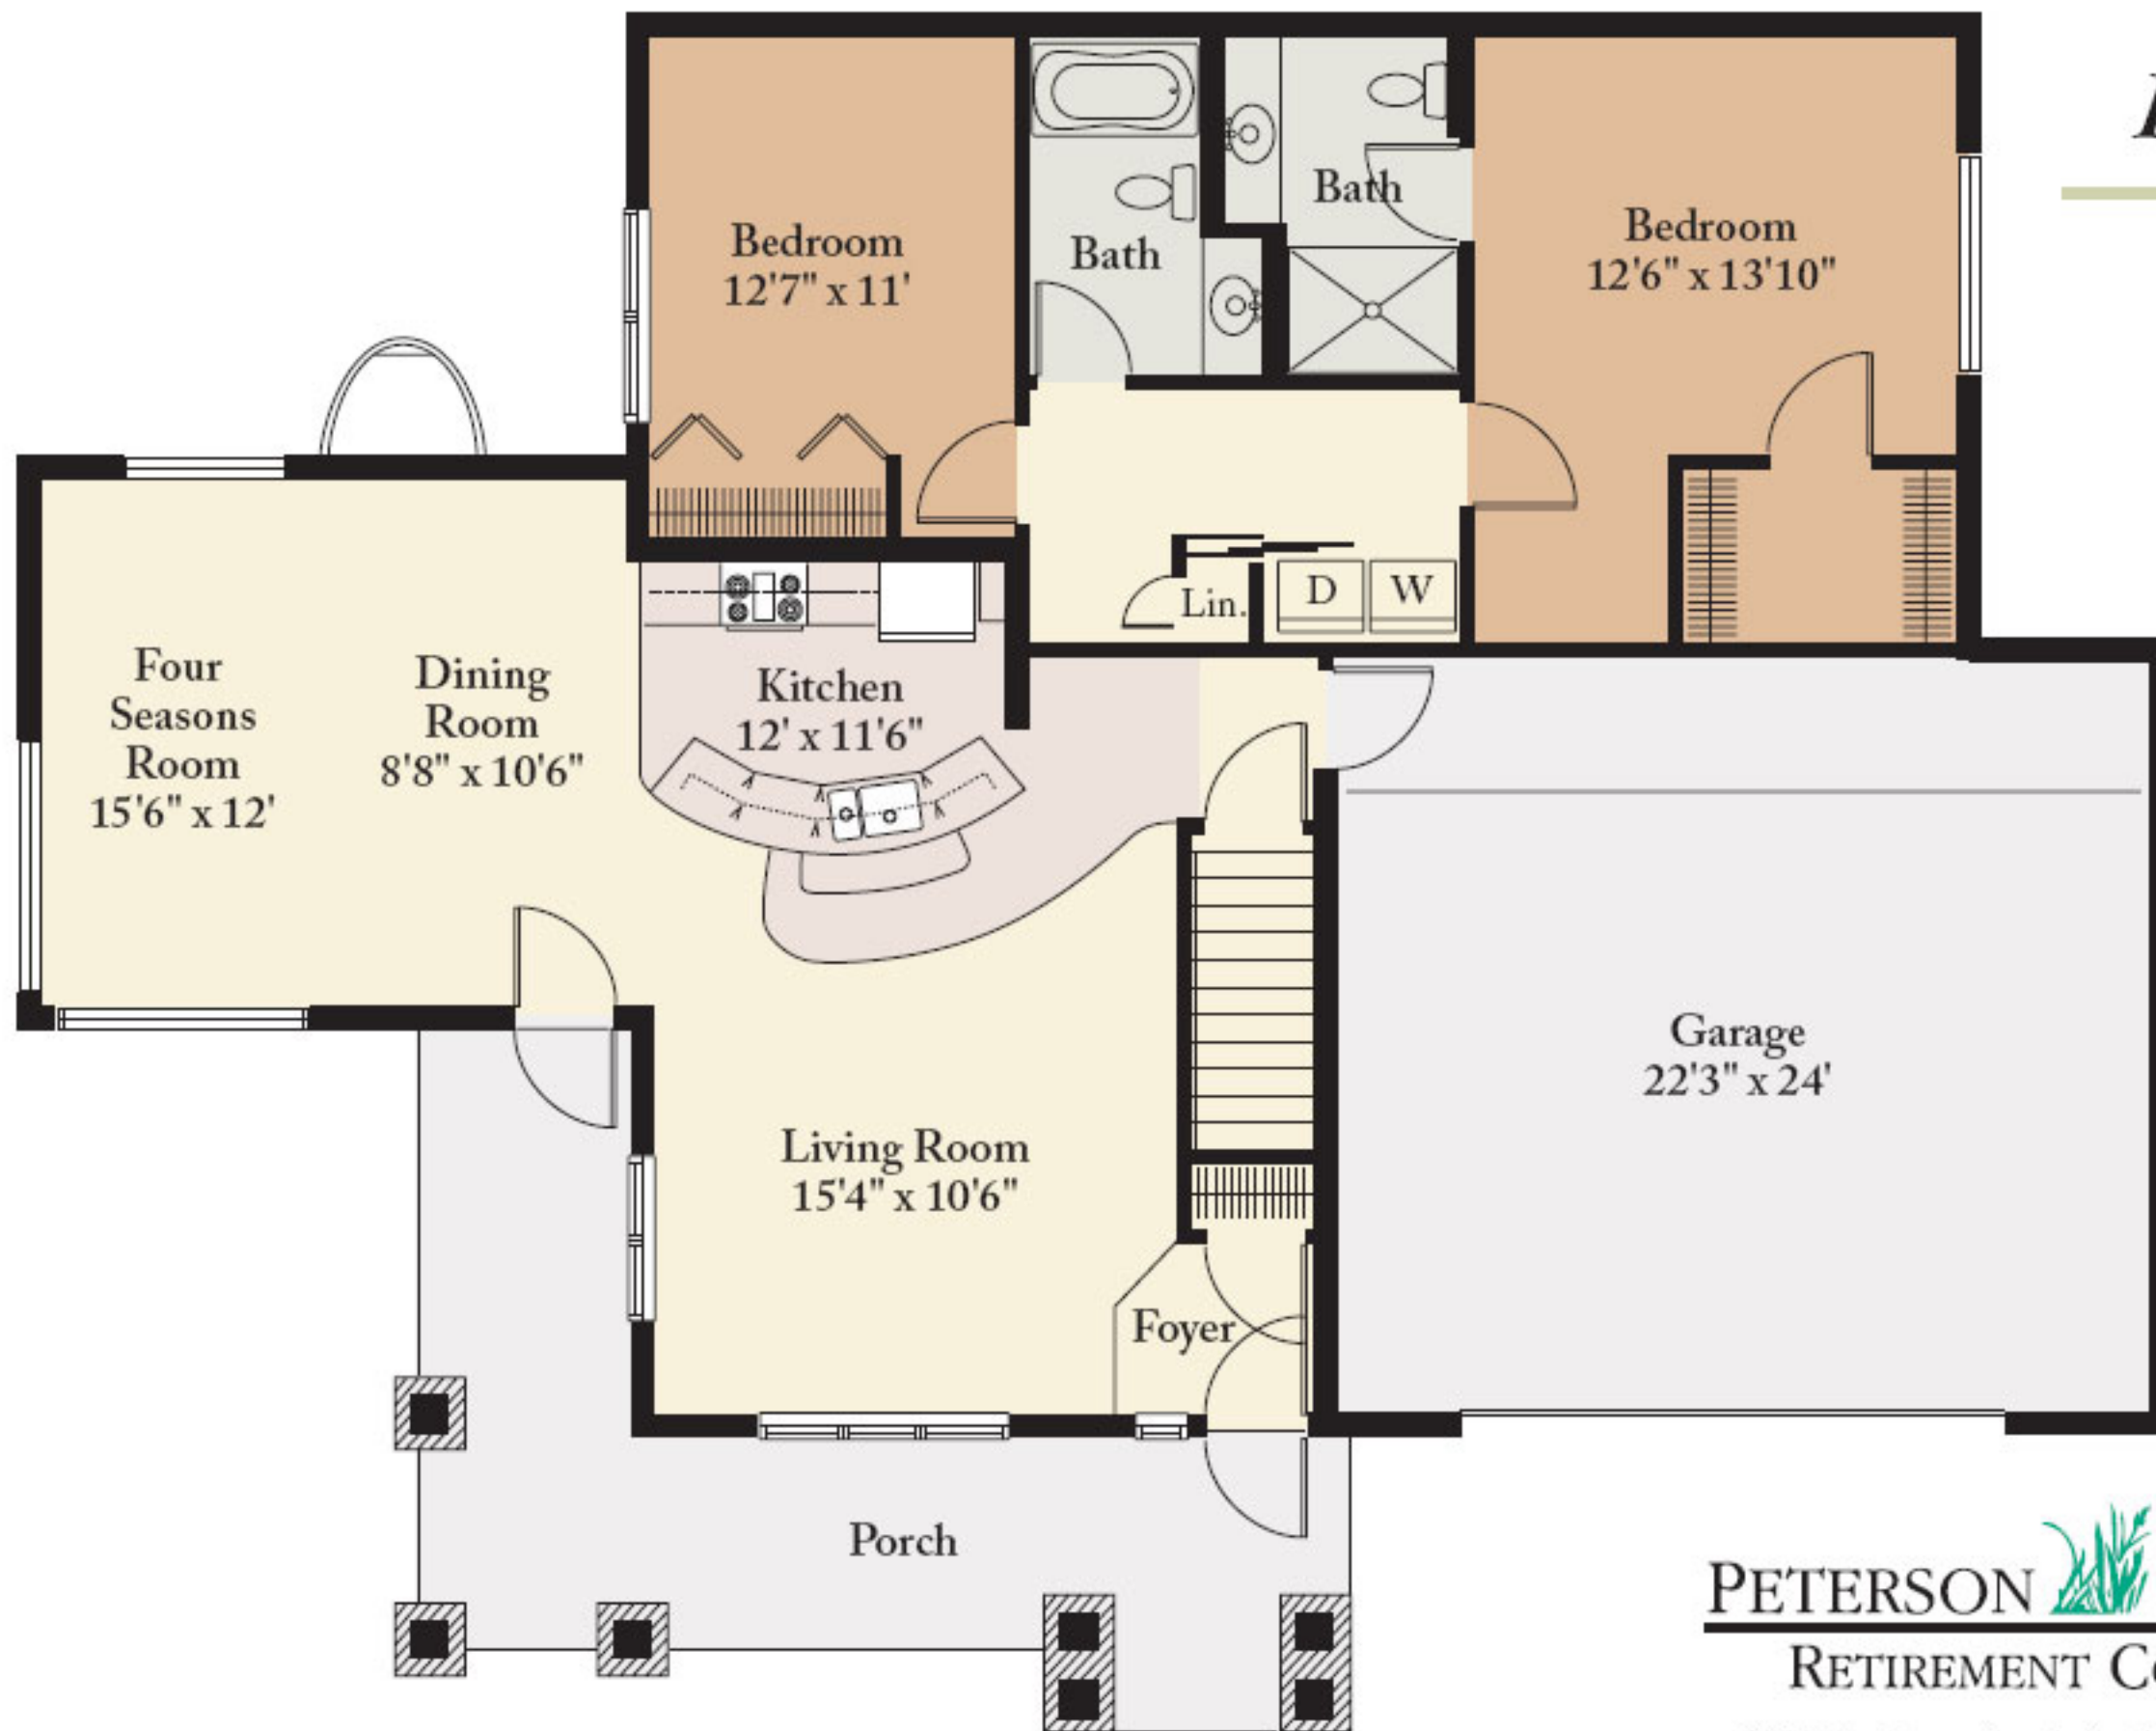

The Borgholm

1416 sq. ft.

PETERSON  **MEADOWS**
RETIREMENT COMMUNITY

6401 Newburg Road, Rockford, Illinois 61108
(815) 229-0390 FAX: (815) 229-0498

Measurements may vary slightly.