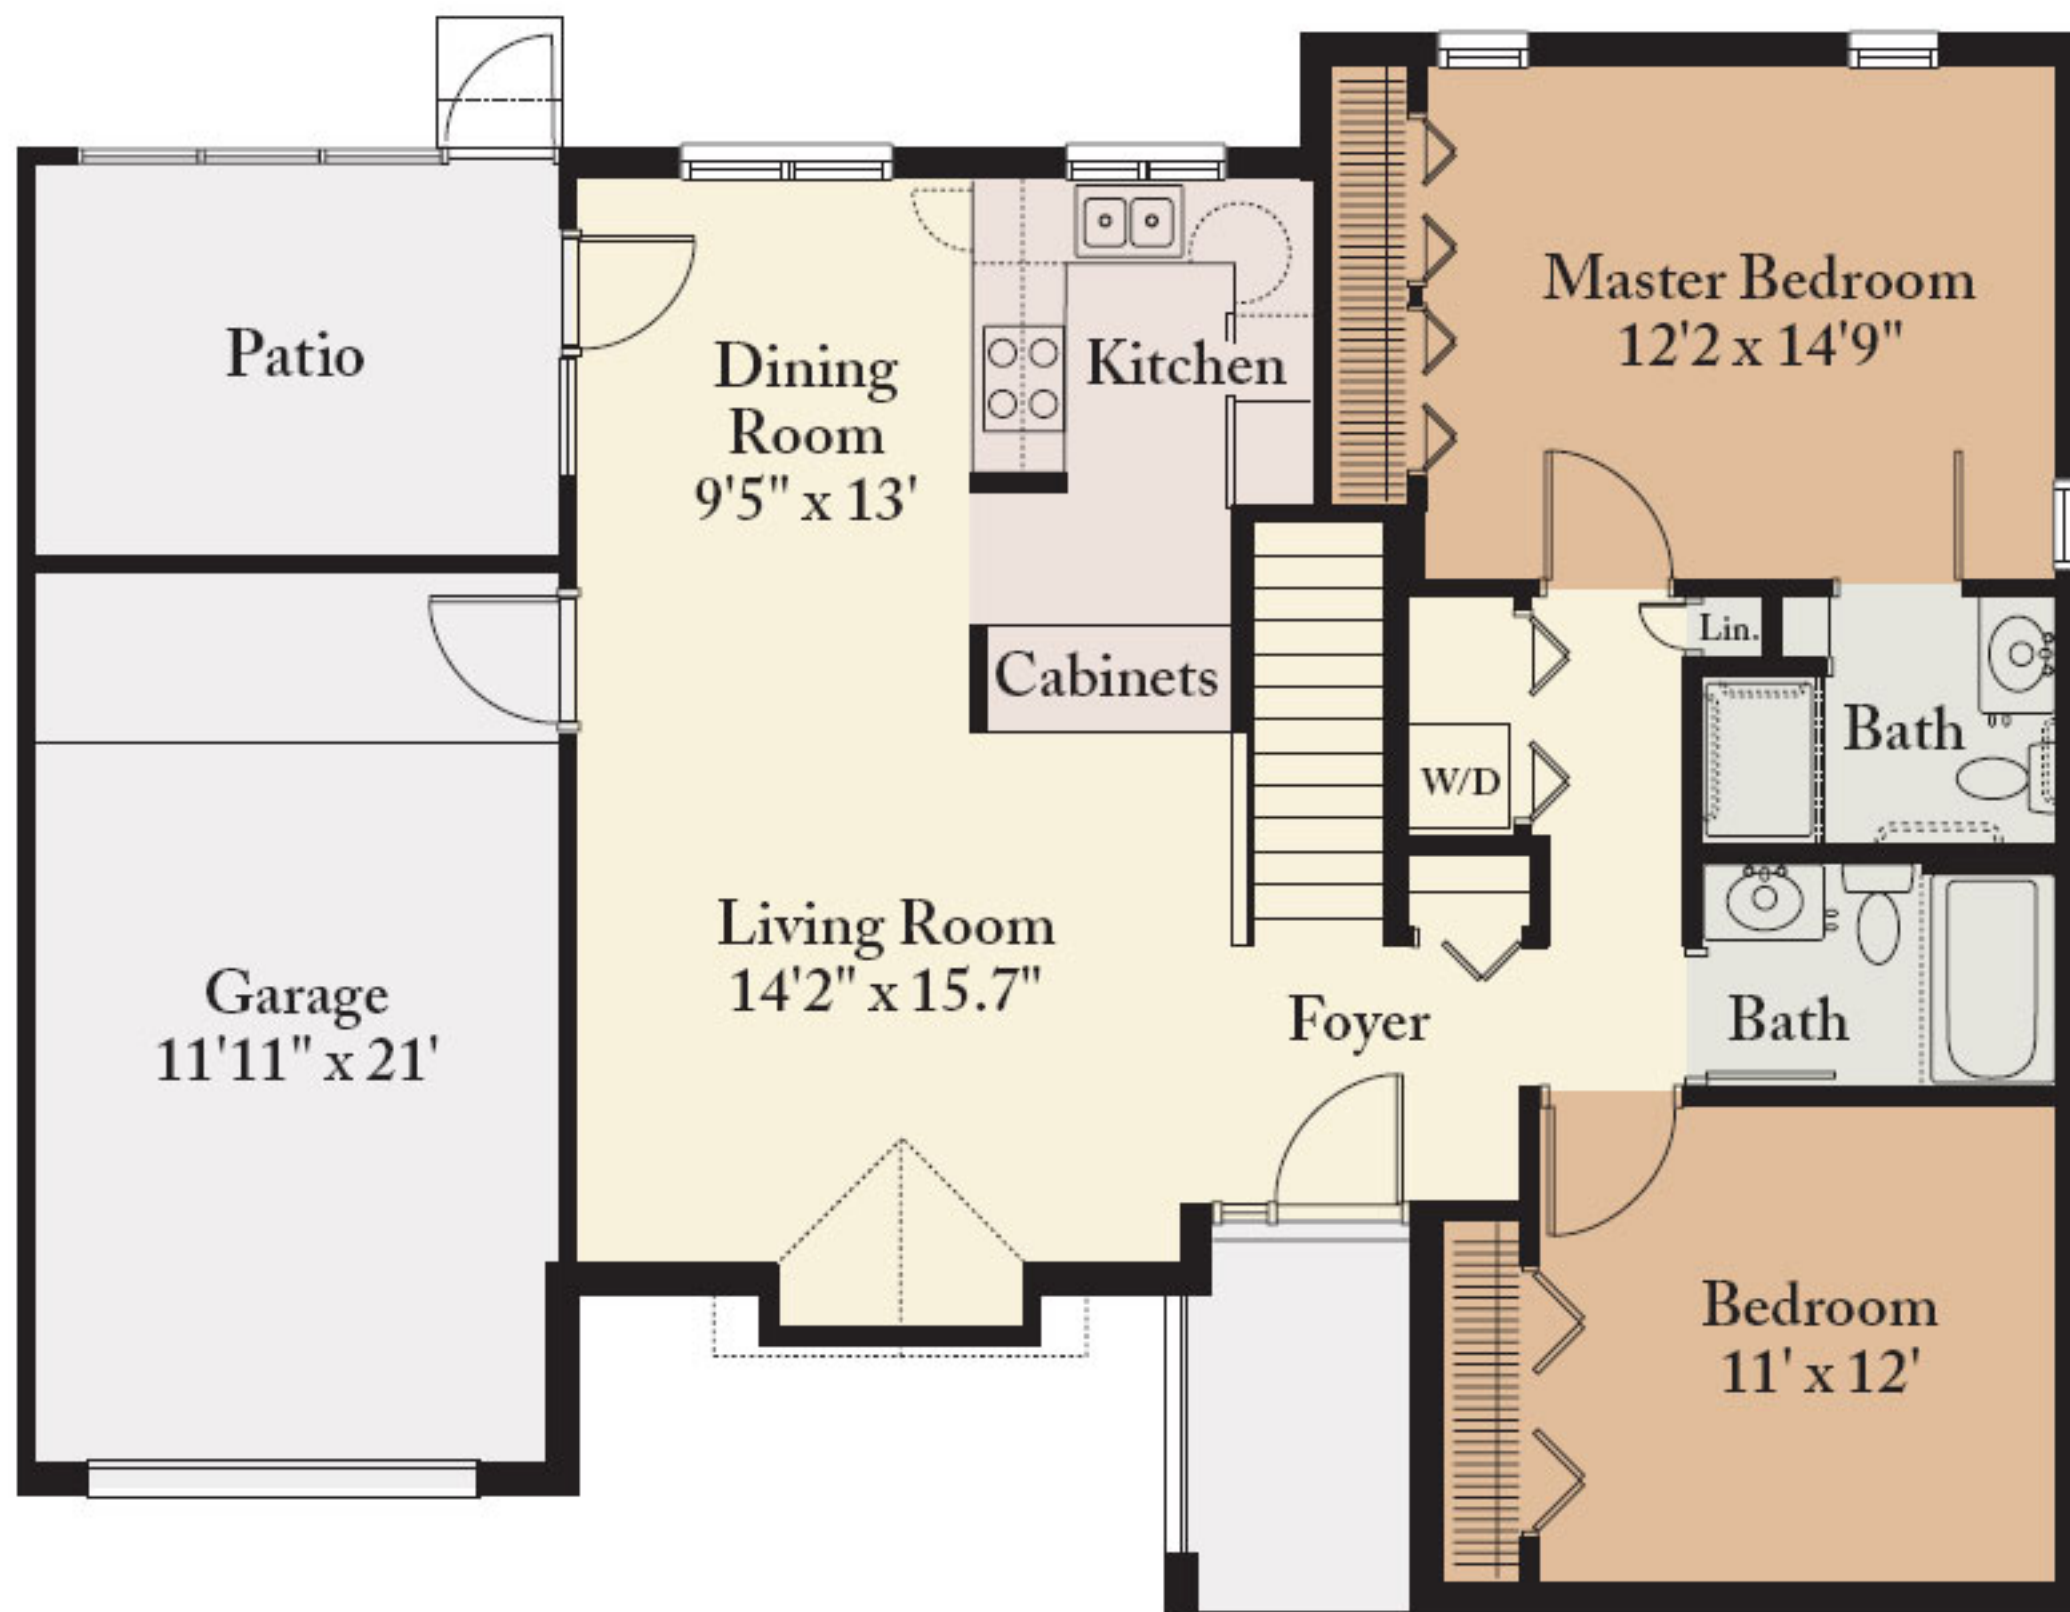

Cottage (Patio)

1150 sq. ft.

PETERSON  **MEADOWS**
RETIREMENT COMMUNITY

6401 Newburg Road, Rockford, Illinois 61108
(815) 229-0390 FAX: (815) 229-0498

Measurements may vary slightly.