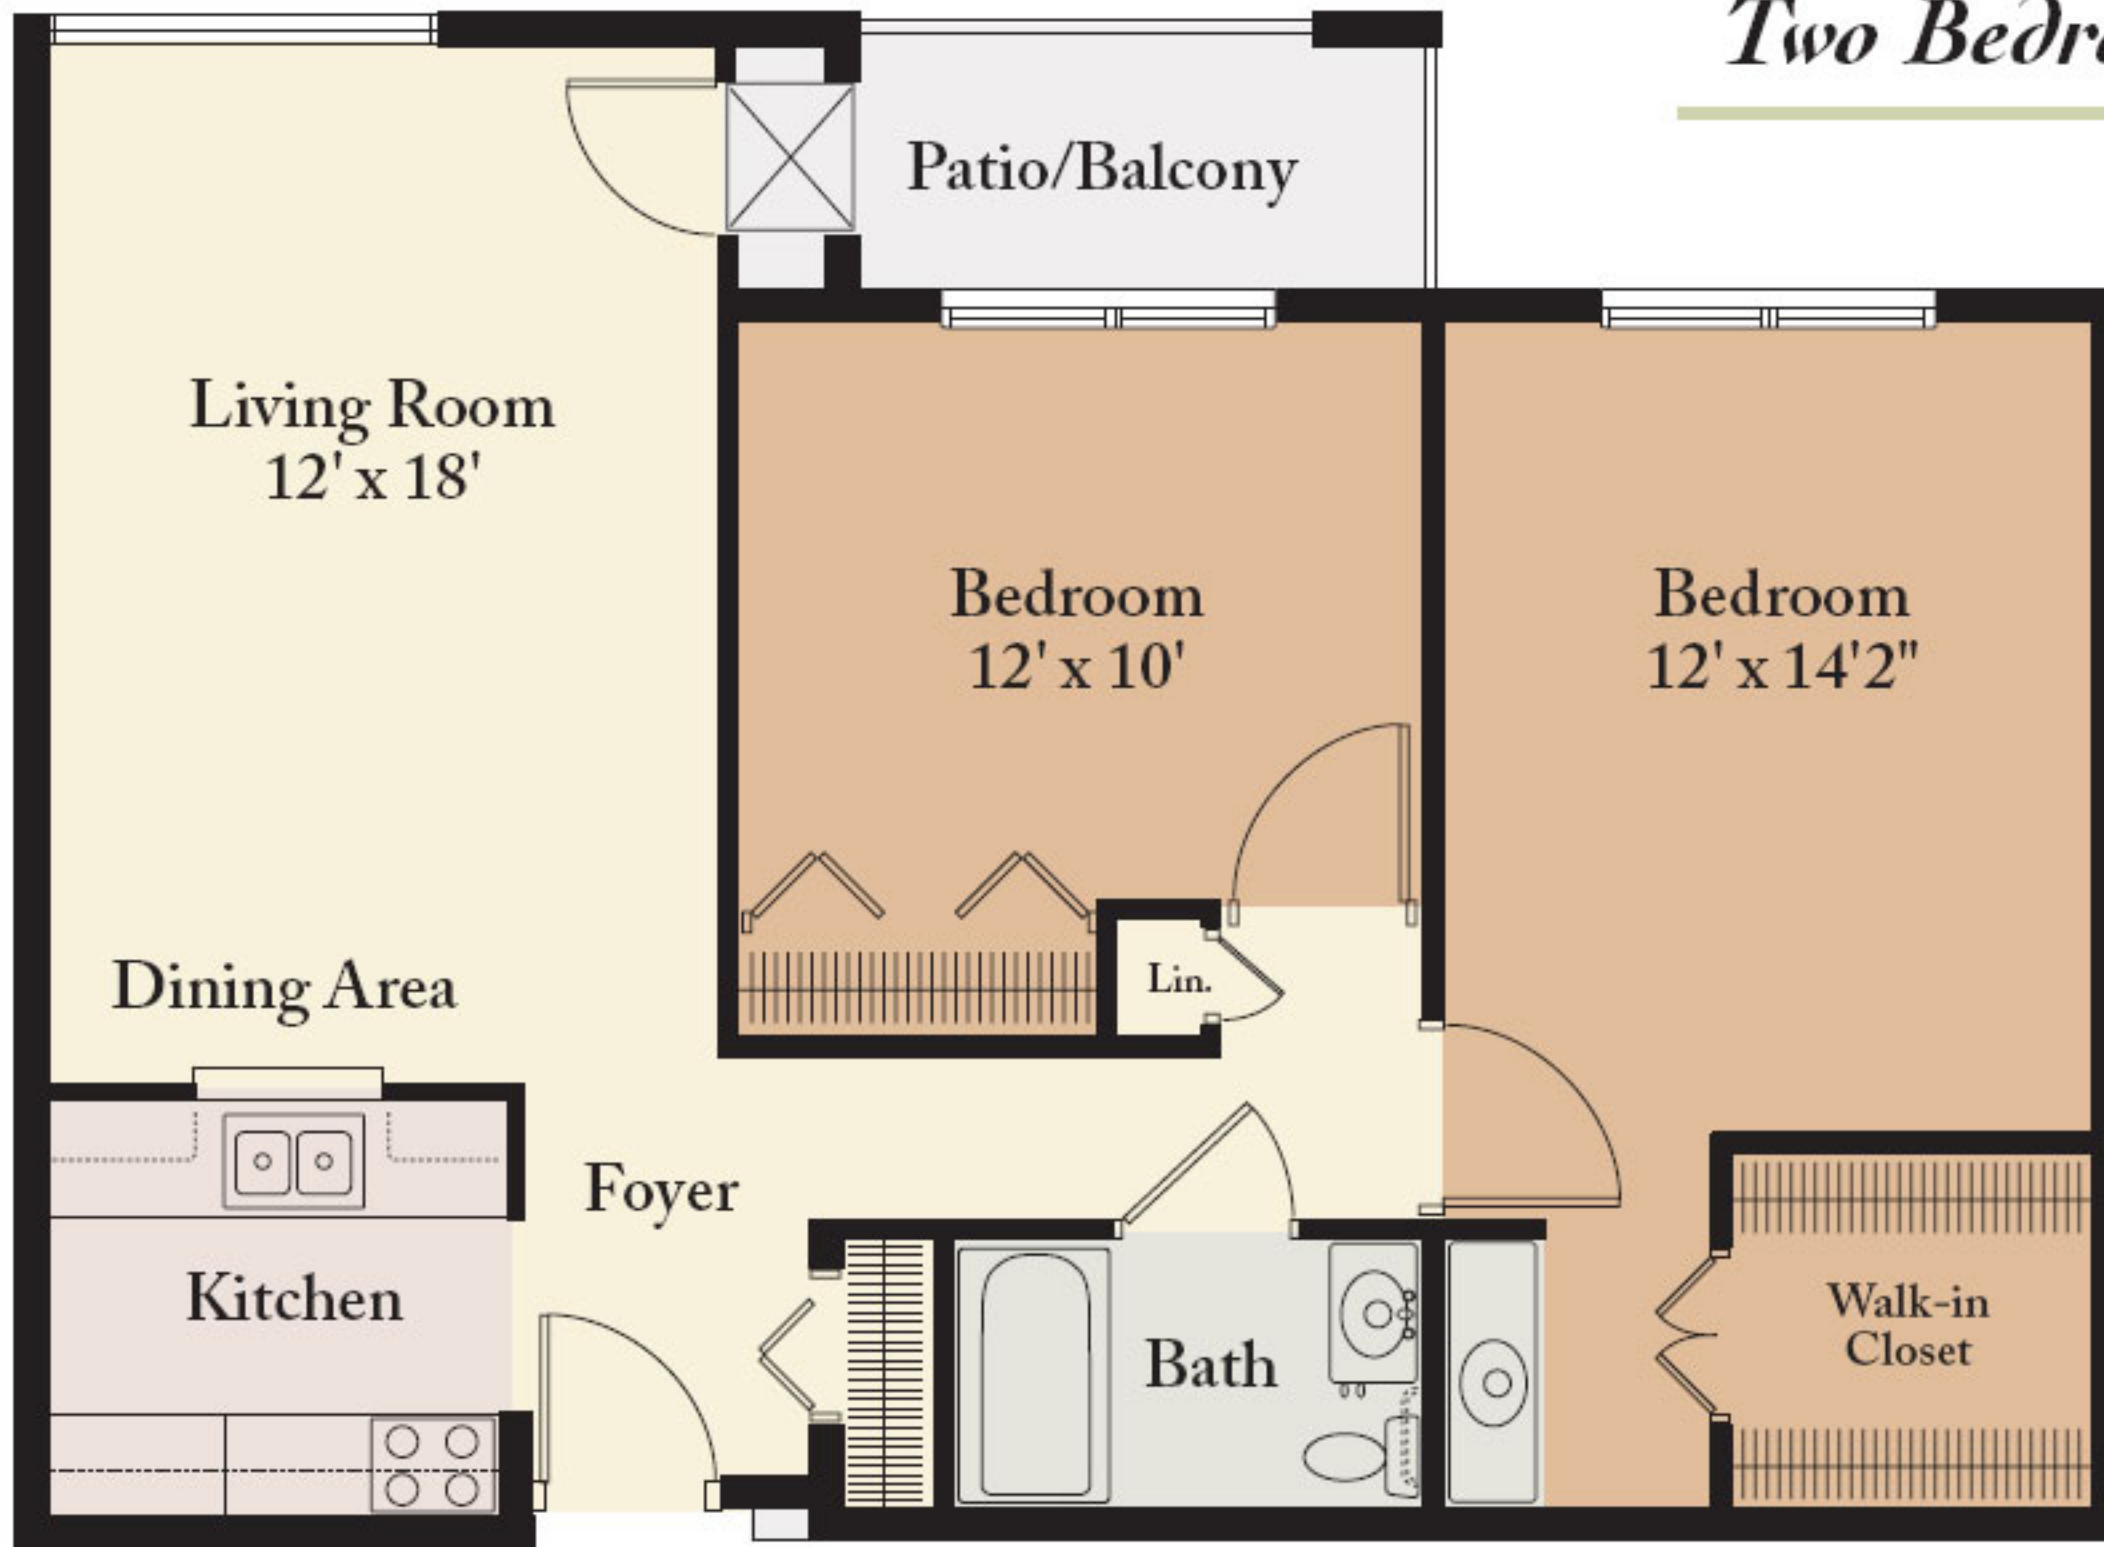

# Two Bedroom Custom

860 sq. ft.

**PETERSON  MEADOWS**  
**RETIREMENT COMMUNITY**

6401 Newburg Road, Rockford, Illinois 61108  
(815) 229-0390 FAX: (815) 229-0498

Measurements may vary slightly.