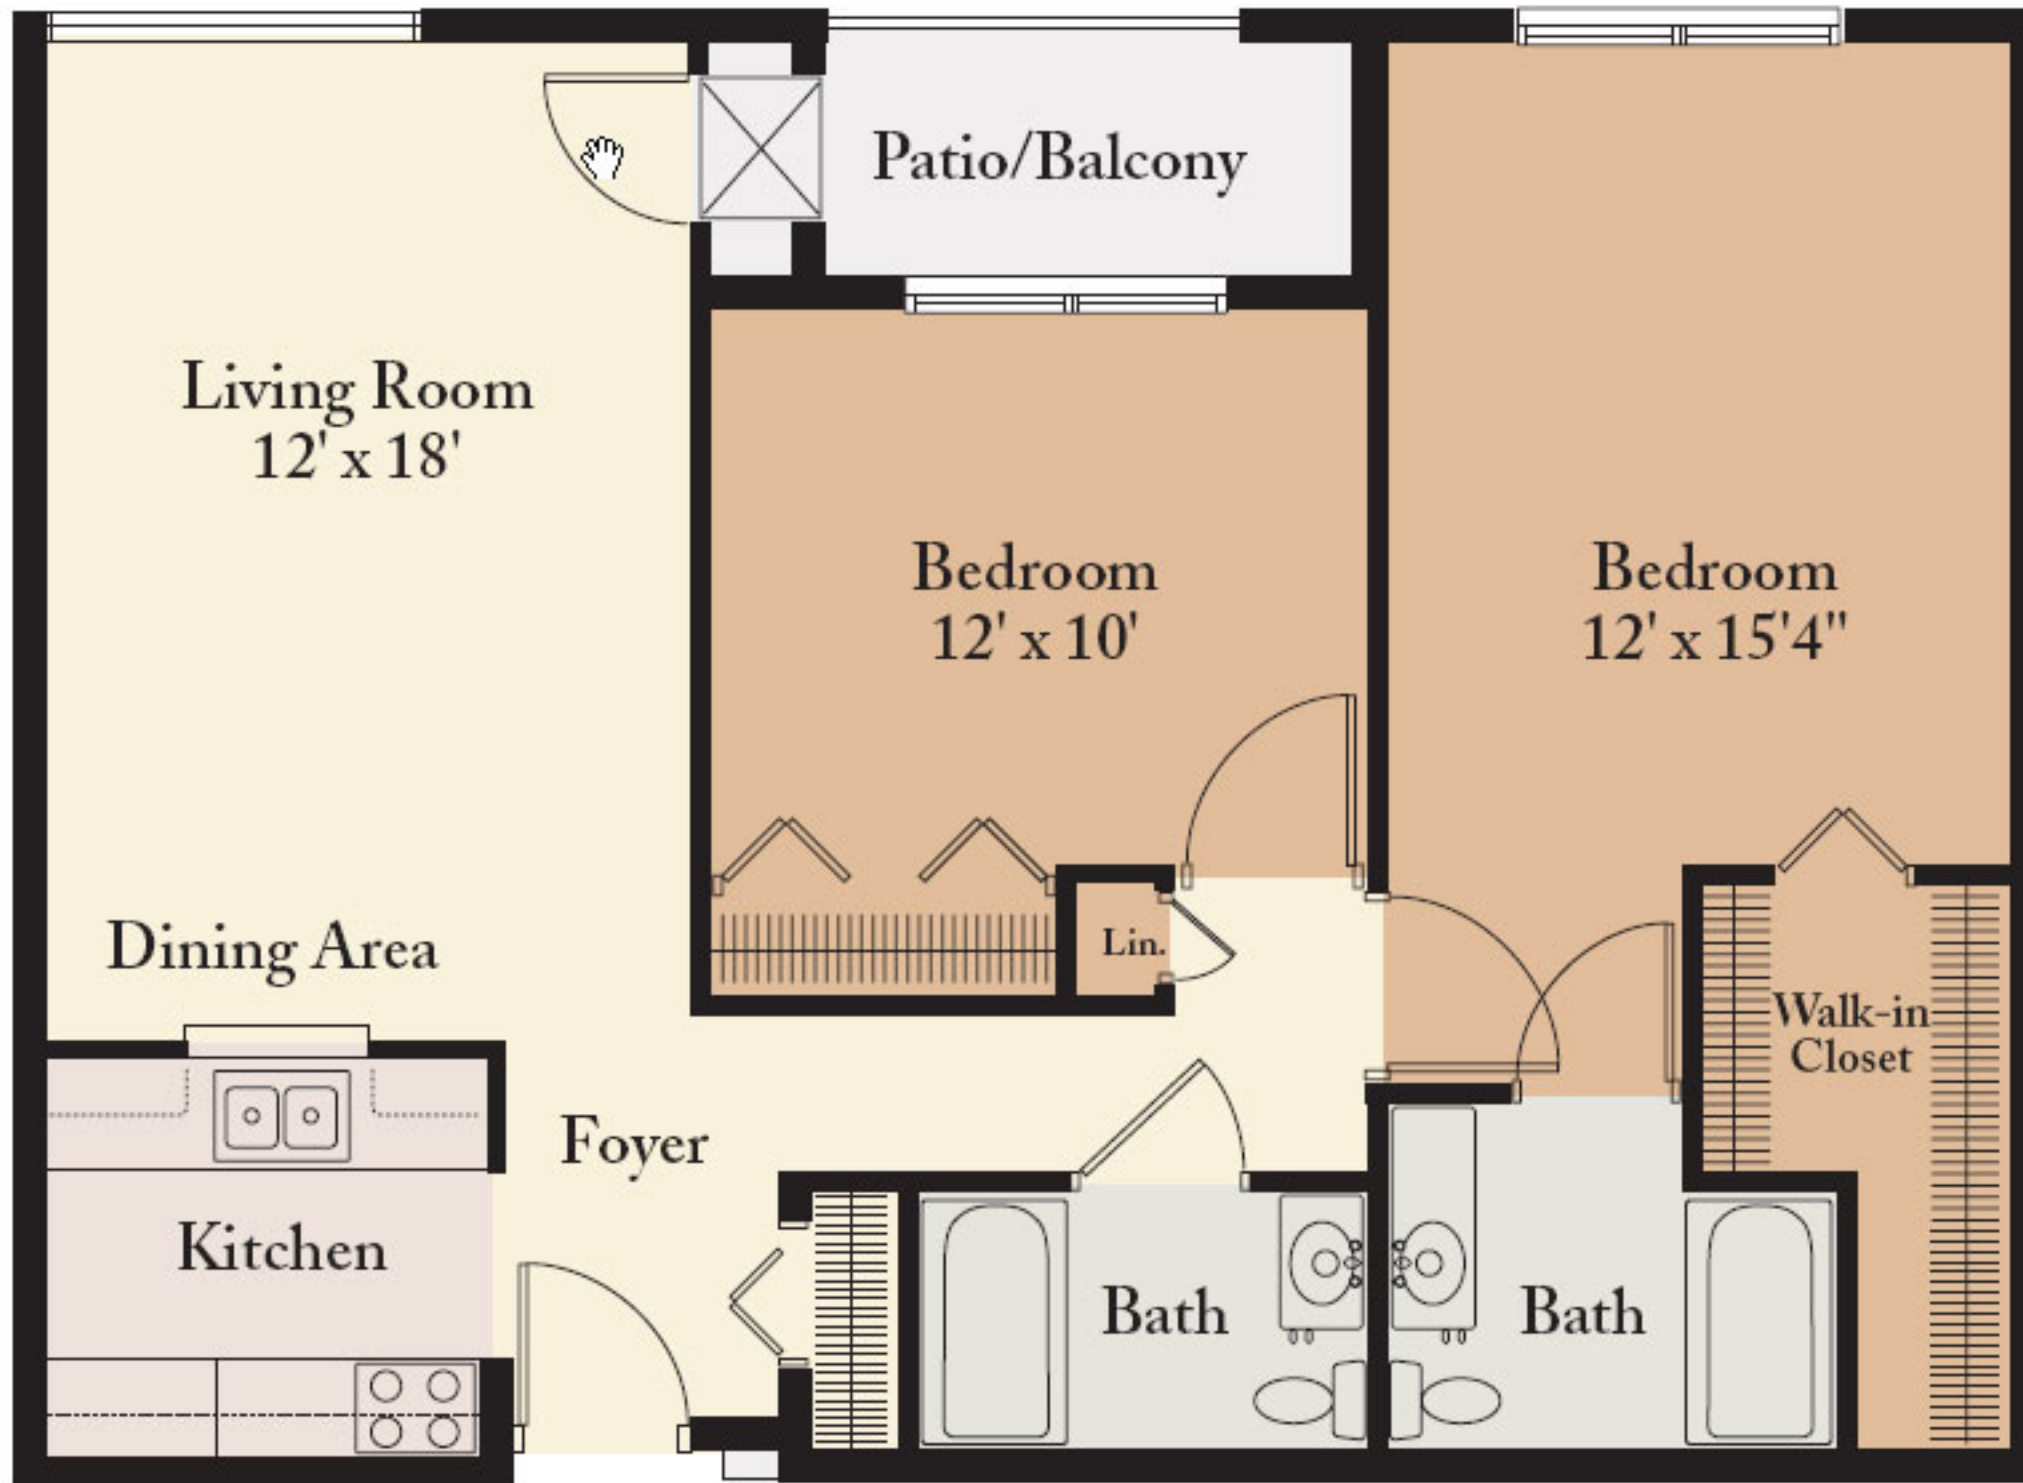

Two Bedroom Deluxe

935 sq. ft.

PETERSON  **MEADOWS**
RETIREMENT COMMUNITY

6401 Newburg Road, Rockford, Illinois 61108
(815) 229-0390 FAX: (815) 229-0498

Measurements may vary slightly.

Lutheran Social Services of Illinois