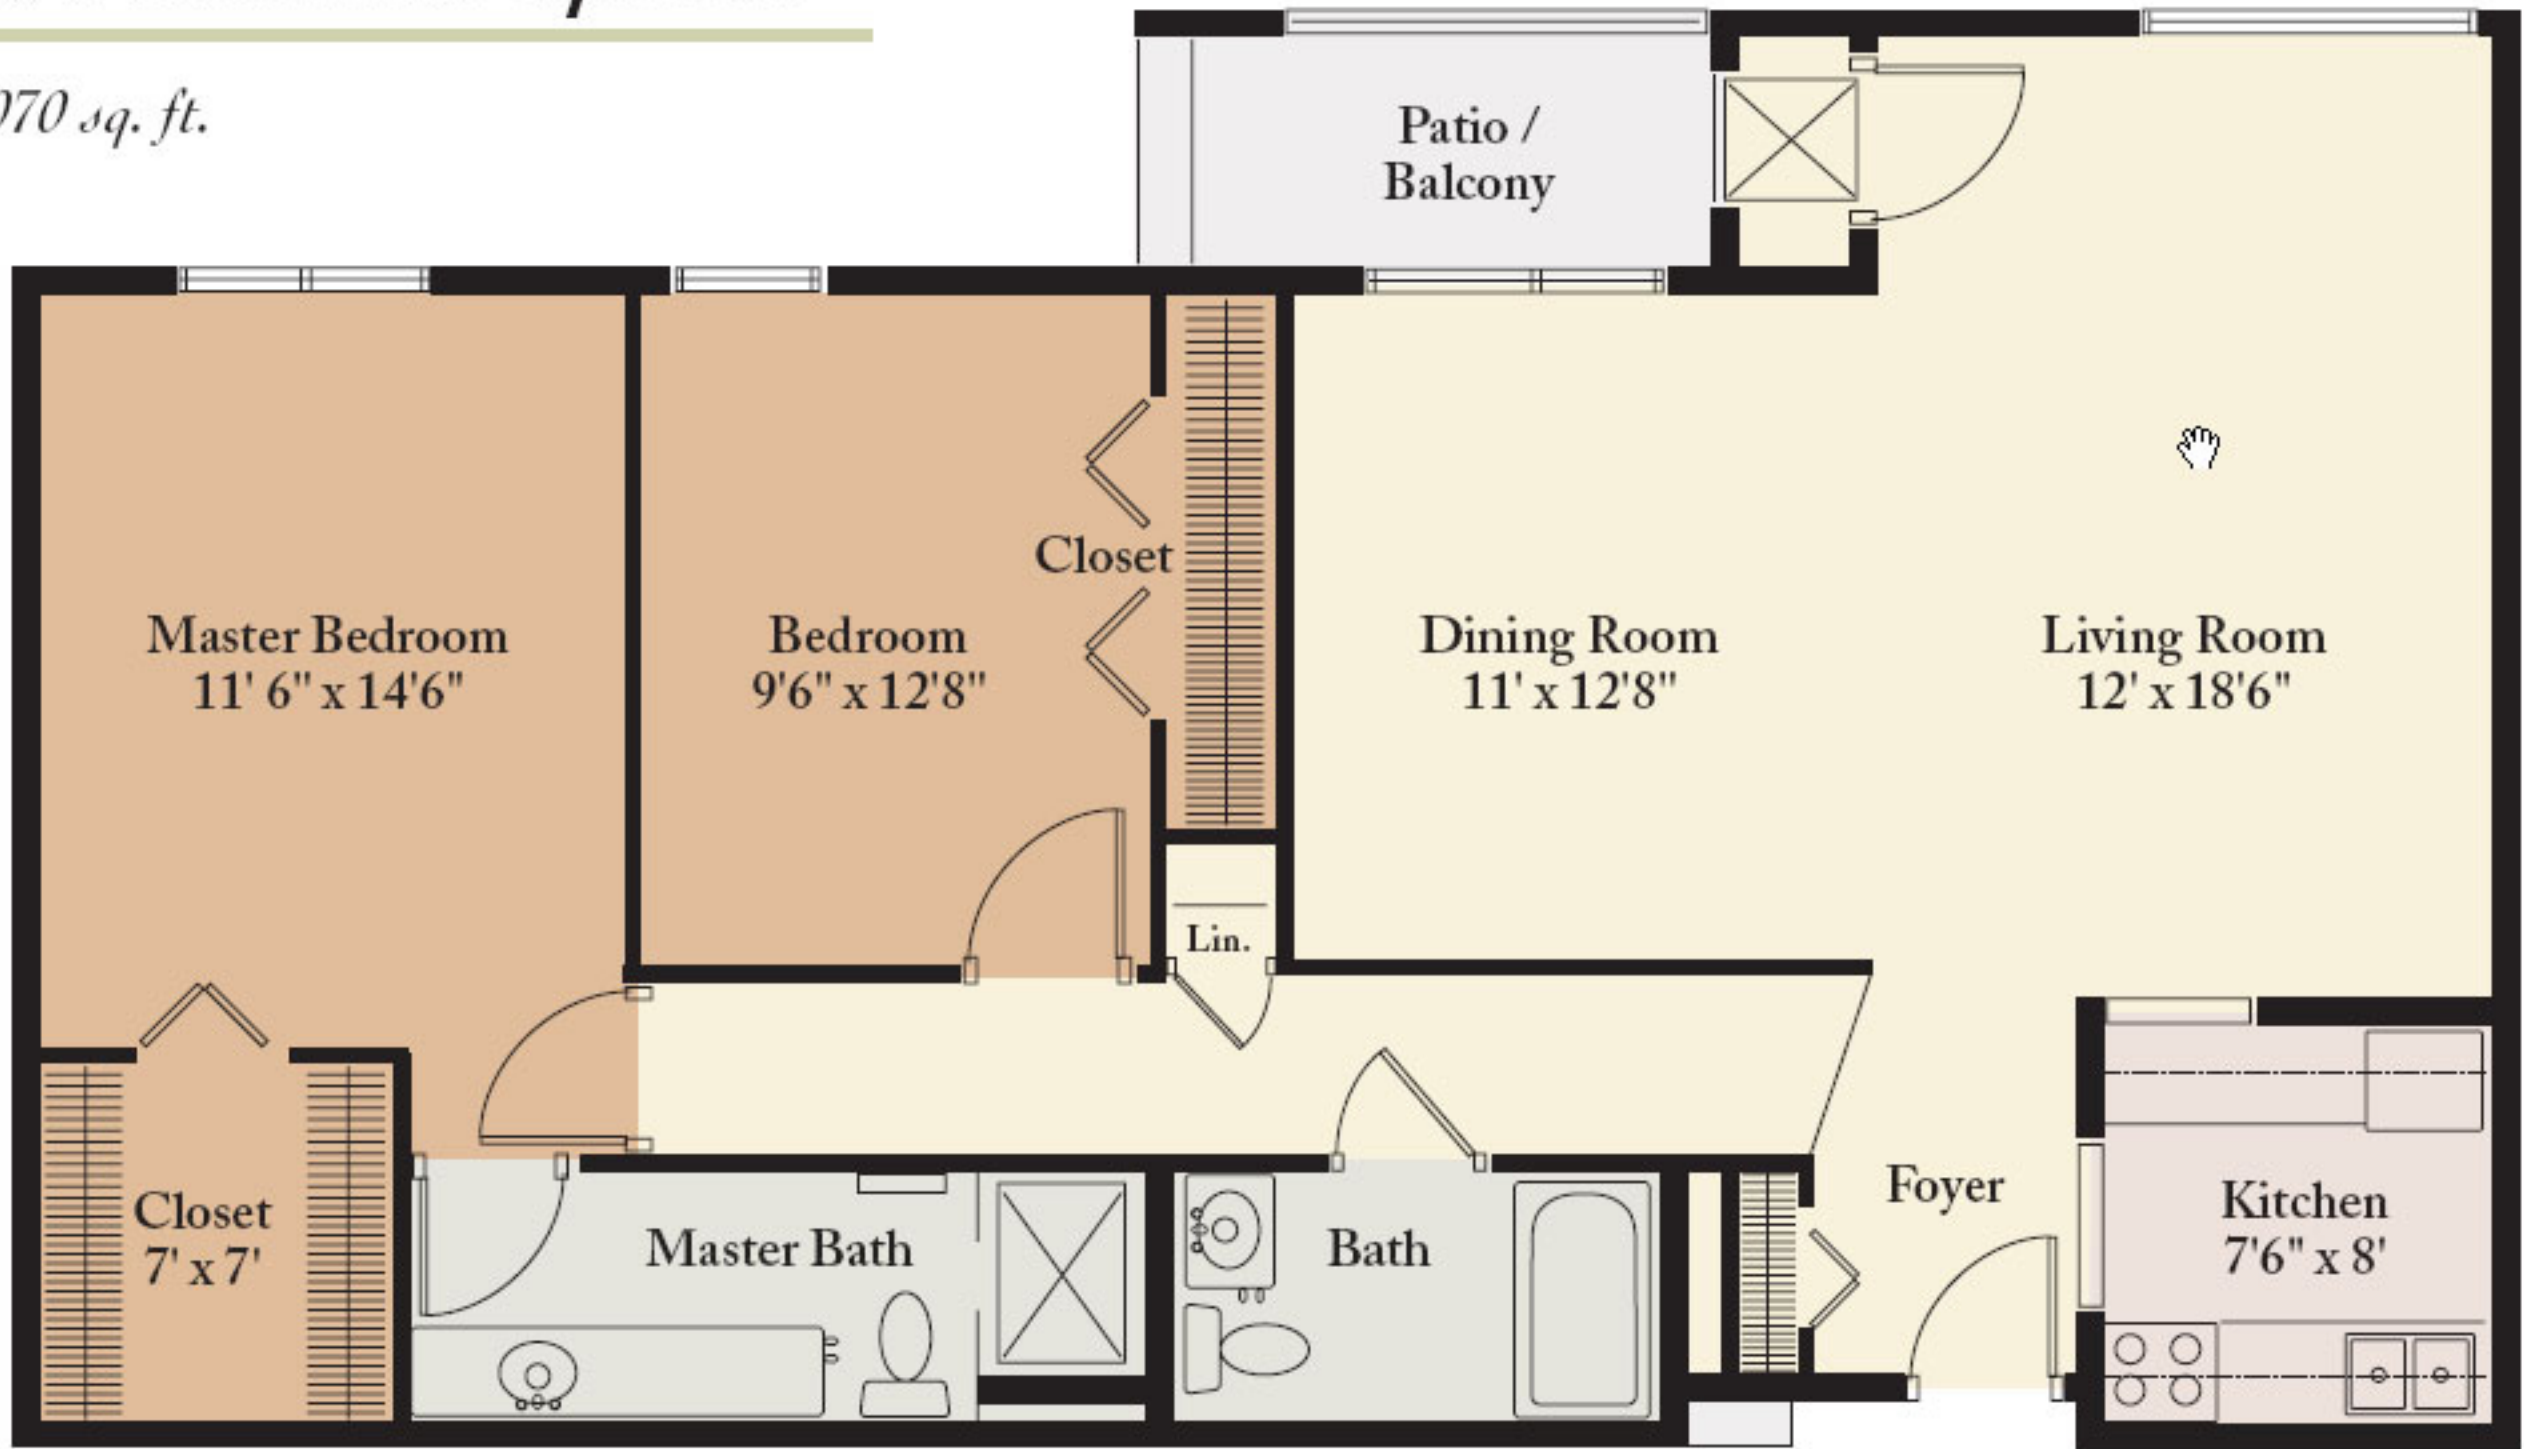

Two Bedroom Special

1070 sq. ft.

PETERSON  MEADOWS
RETIREMENT COMMUNITY

6401 Newburg Road, Rockford, Illinois 61108
(815) 229-0390 FAX: (815) 229-0498

Measurements may vary slightly.